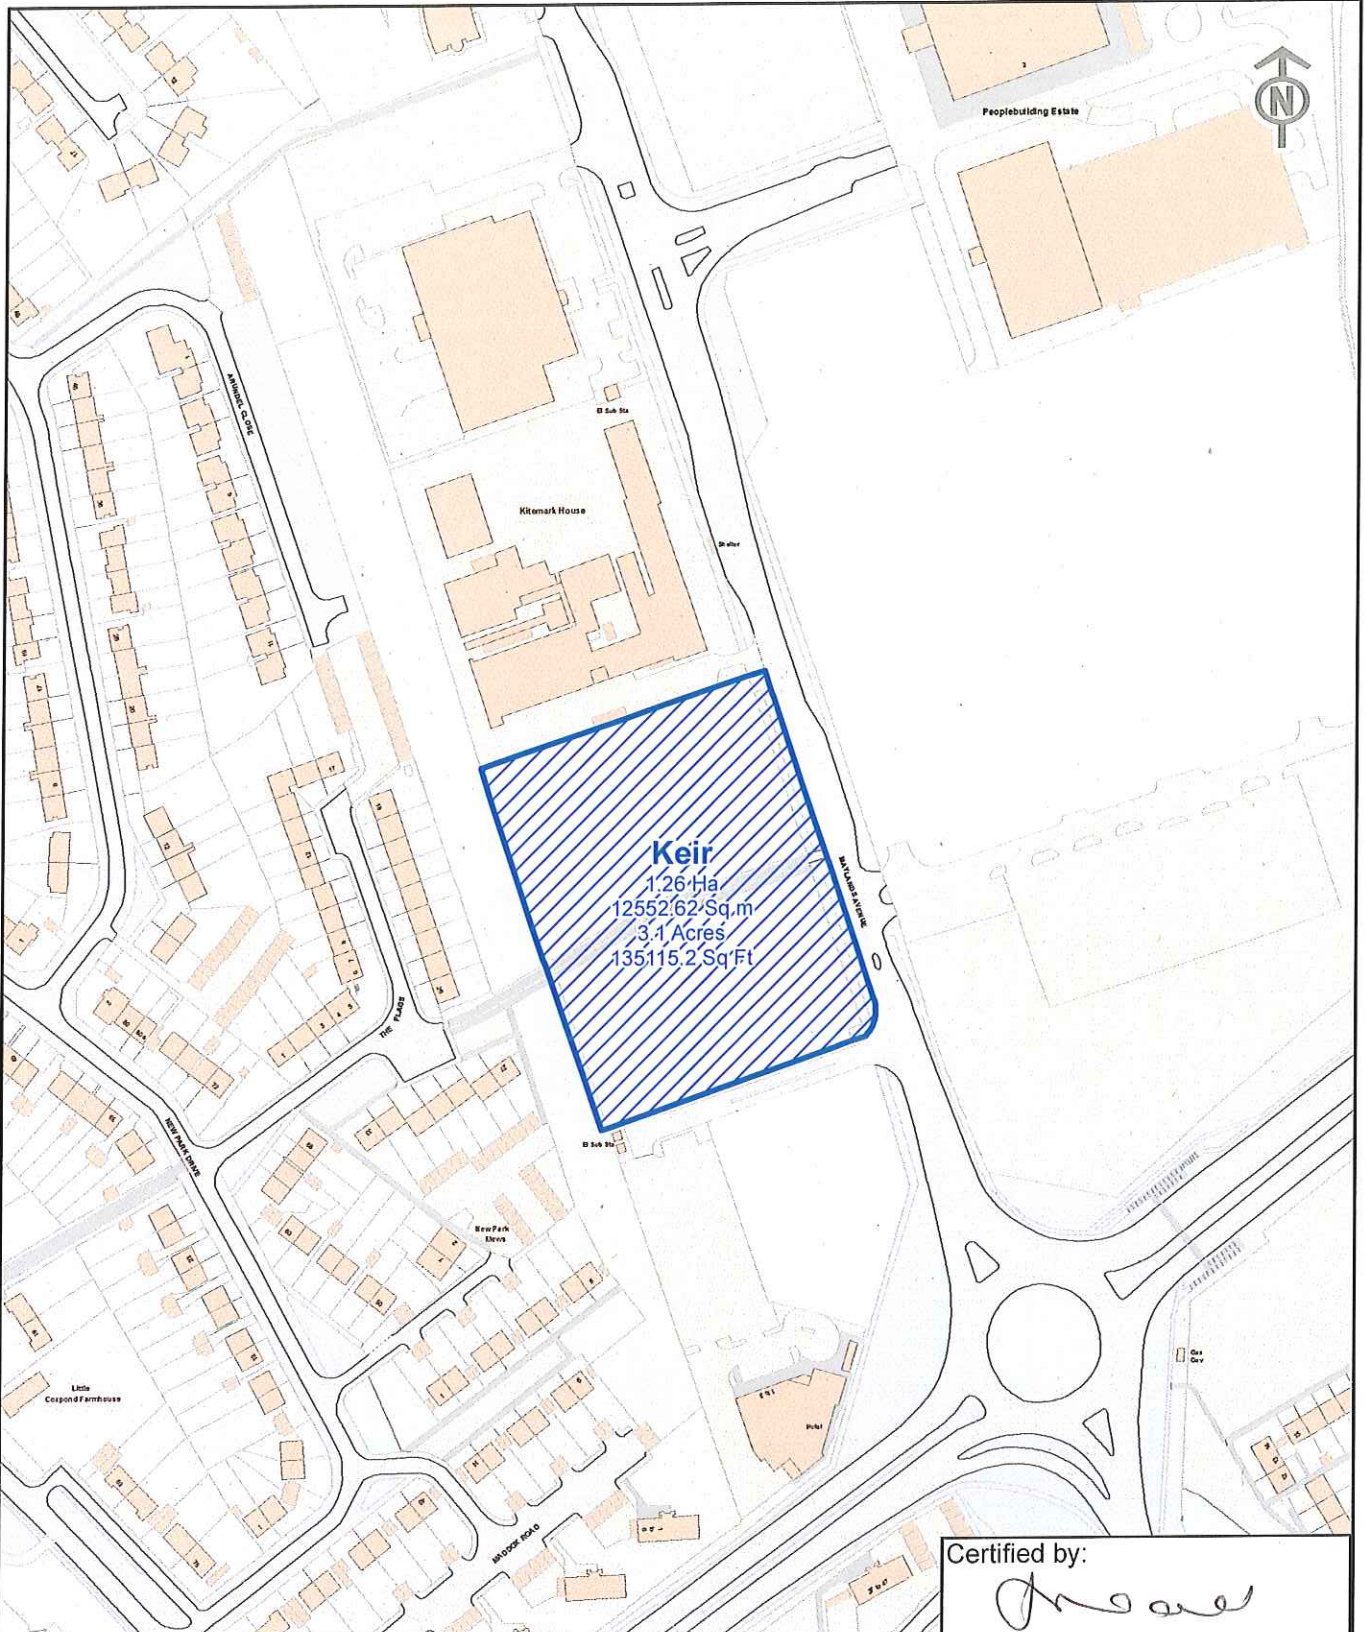

Maylands Enterprize Zone - Keir

Scale 1:2,500 0 25 50 75 100 125 150 Meters

Map Number 13
Kier Site
Maps referred to in Schedule 1 to the Non-Domestic Rating
(Designated Areas) Regulations 2017

Certified by: