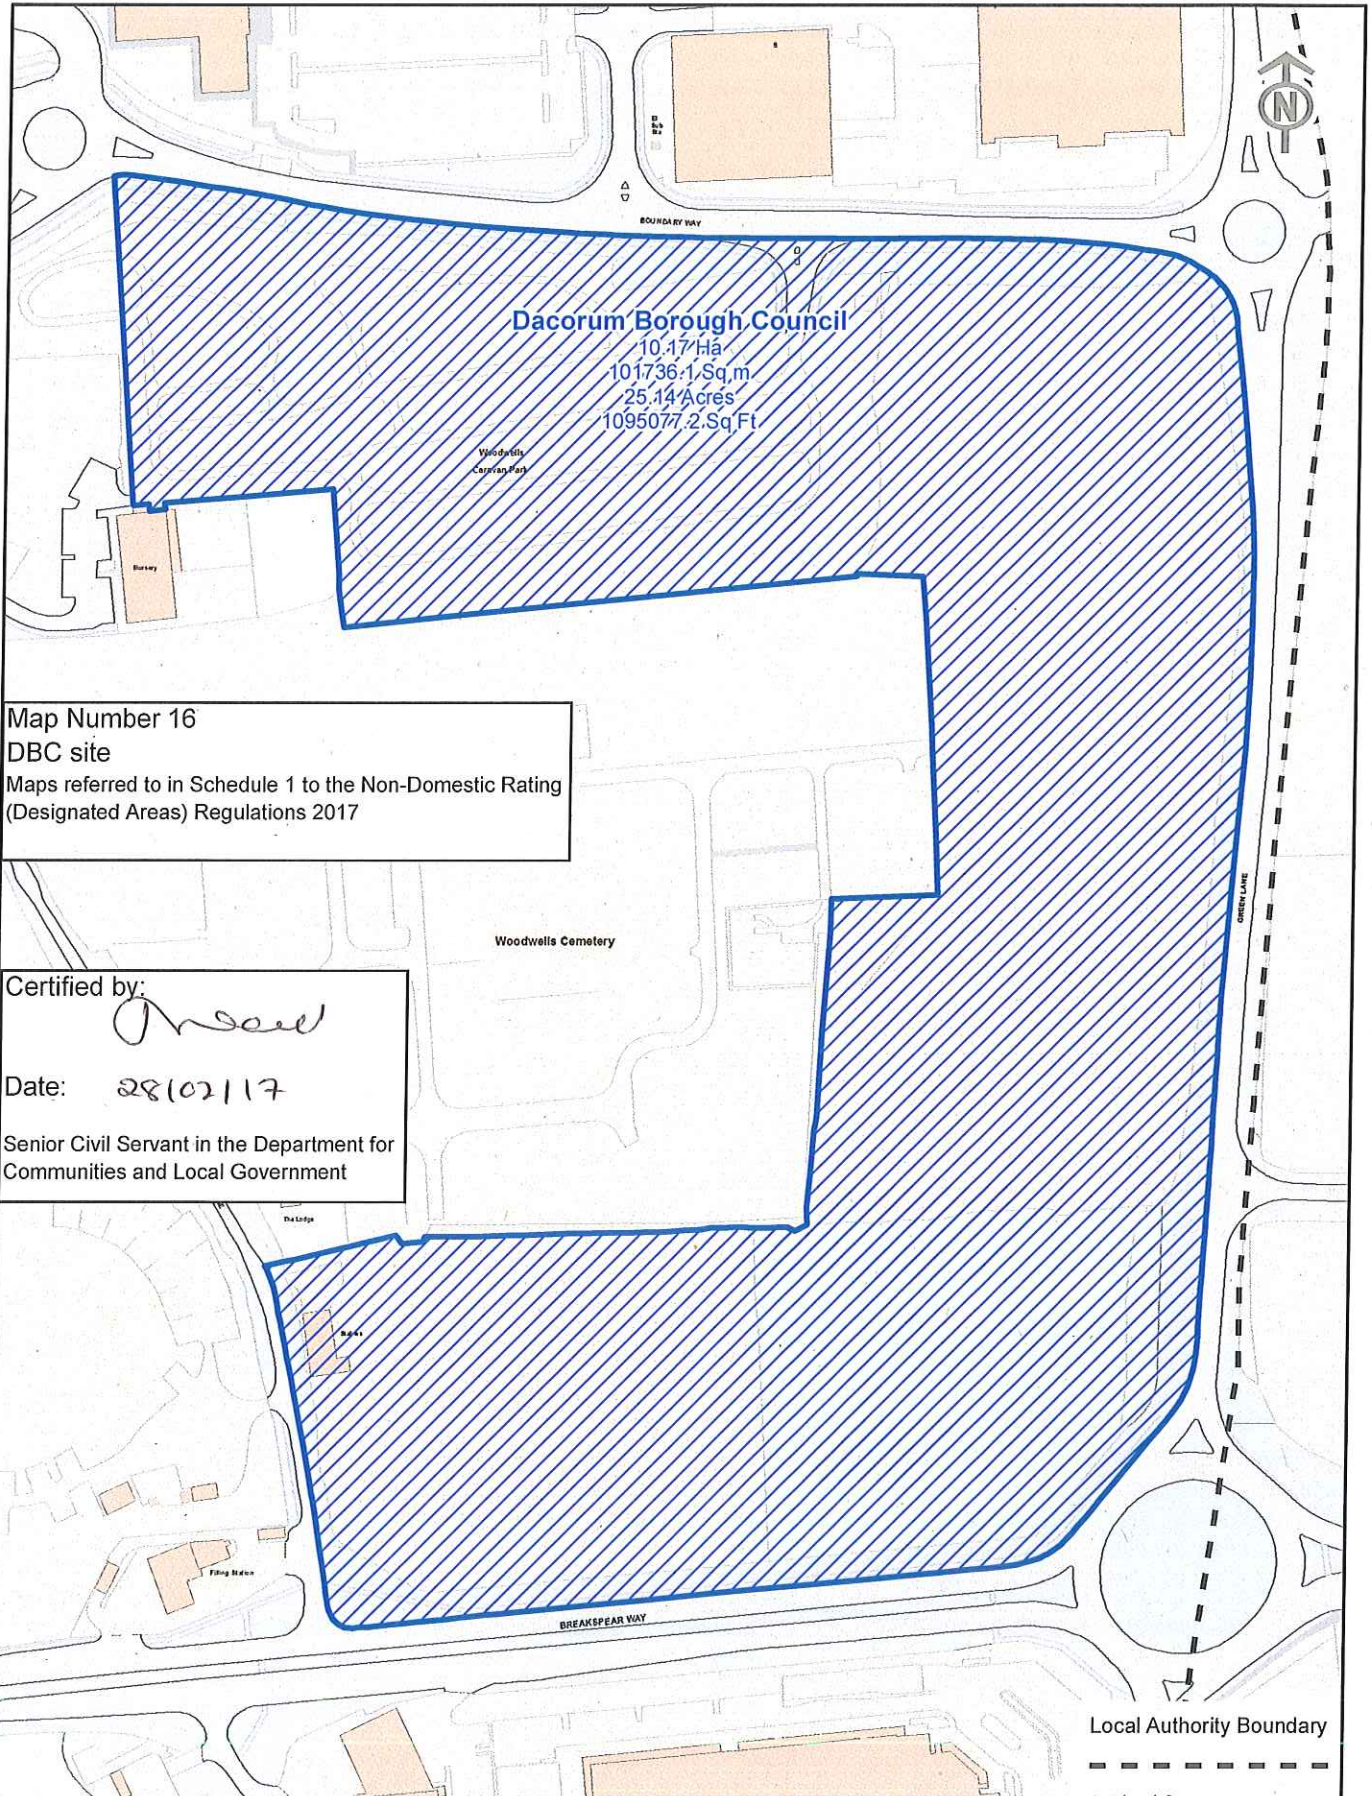

# Maylands Enterprize Zone - Dacorum BC

Scale 1:2,500 0 25 50 75 100 125 150 Meters

© Crown copyright and database rights 2016 OS EUL 100019606.  
 Unless you are a member of the Public Sector Mapping Agreement you are permitted to use this data solely to enable you to respond to, or interact with, the organisation that provided you with the data. You are not permitted to copy, sub-licence, distribute or sell any of this data to third parties in any form.  
 If you have any questions concerning use of this map please contact GIS@hertfordshire.gov.uk