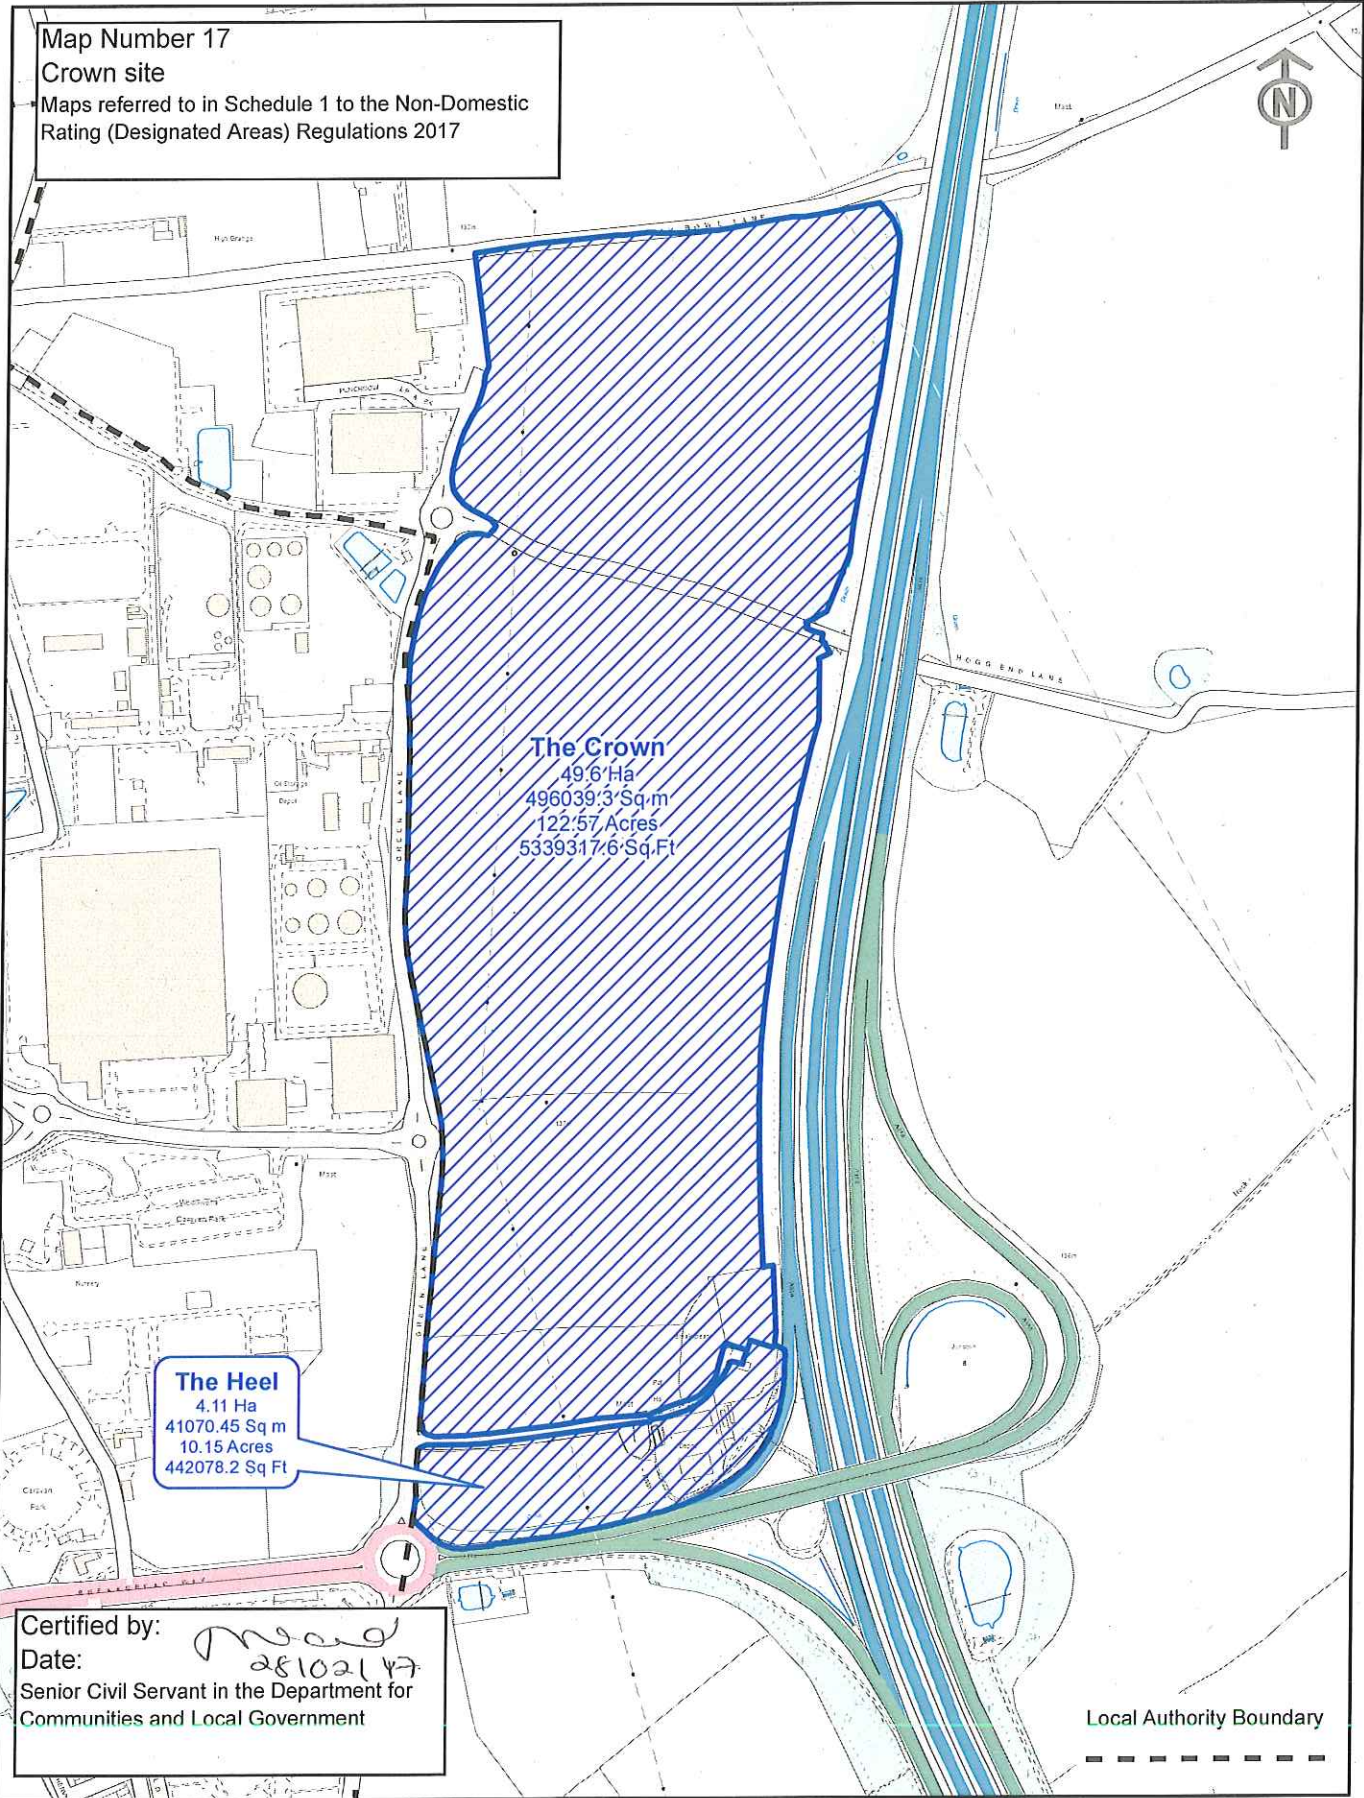

Map Number 17
 Crown site
 Maps referred to in Schedule 1 to the Non-Domestic Rating (Designated Areas) Regulations 2017

The Crown
 49.6 Ha
 496039.3 Sq.m
 122.57 Acres
 5339317.6 Sq.Ft

The Heel
 4.11 Ha
 41070.45 Sq.m
 10.15 Acres
 442078.2 Sq.Ft

Certified by: 
 Date: 28/02/17
 Senior Civil Servant in the Department for Communities and Local Government

Local Authority Boundary